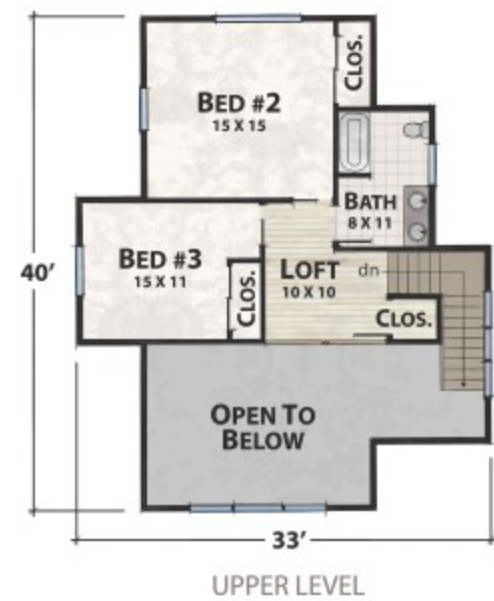

# The Black Fox Farm

*natural element homes*

1-800-970-2224

Main Level SF: 1,246

Bed: 3 Bath: 2 Half Bath: 1

Upper Level SF: 631

Heated SF: 1,877

Porche & Deck SF: 474

Total SF: 2,351

FRONT

RIGHT

REAR

LEFT

Plan customization is included with your home plan purchase. Why not make it PERFECT?

*natural element homes*

Copyrighted Home Plan: this home plan and images are protected by United States and international copyright Law and may not be duplicated, reproduced, modified, and/or distributed, in whole or in part, without the express written consent of Natural Element Homes.