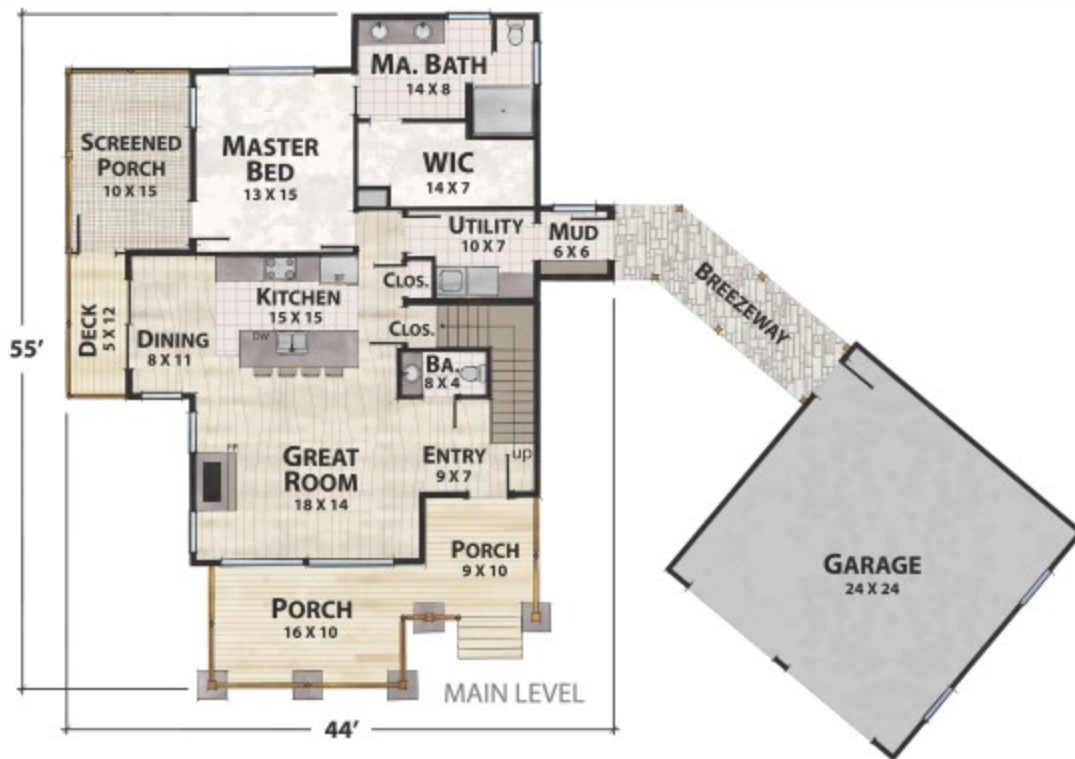

# The Black Fox Farm

*natural element homes*

1-800-970-2224

Main Level SF: 1,246

Bed: 3 Bath: 2 Half Bath: 1

Upper Level SF: 631

Heated SF: 1,877

Porche & Deck SF: 474

Total SF: 2,351

FRONT

RIGHT

REAR

LEFT

Plan customization is included with your home plan purchase. Why not make it PERFECT?

*natural element homes*

Copyrighted Home Plan: this home plan and images are protected by United States and international copyright Law and may not be duplicated, reproduced, modified, and/or distributed, in whole or in part, without the express written consent of Natural Element Homes.